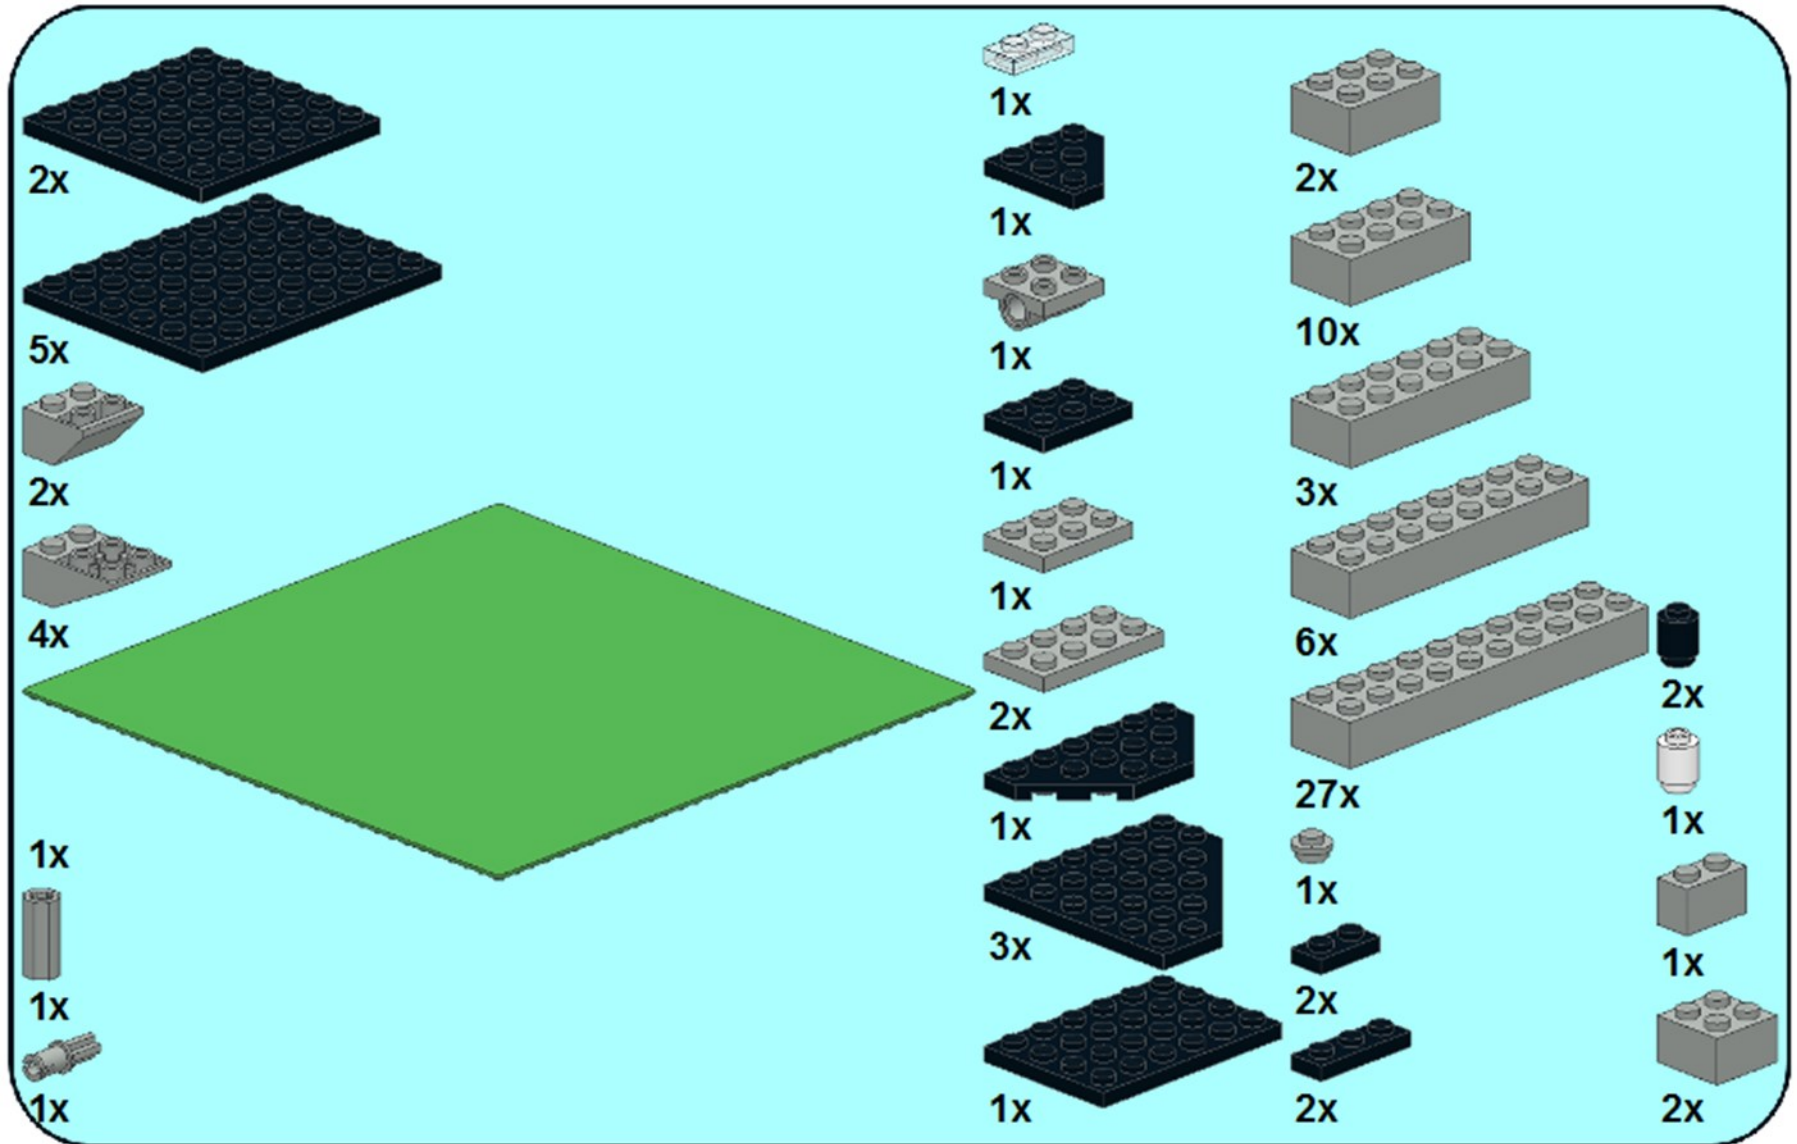

Parts and Pieces

USS Truman