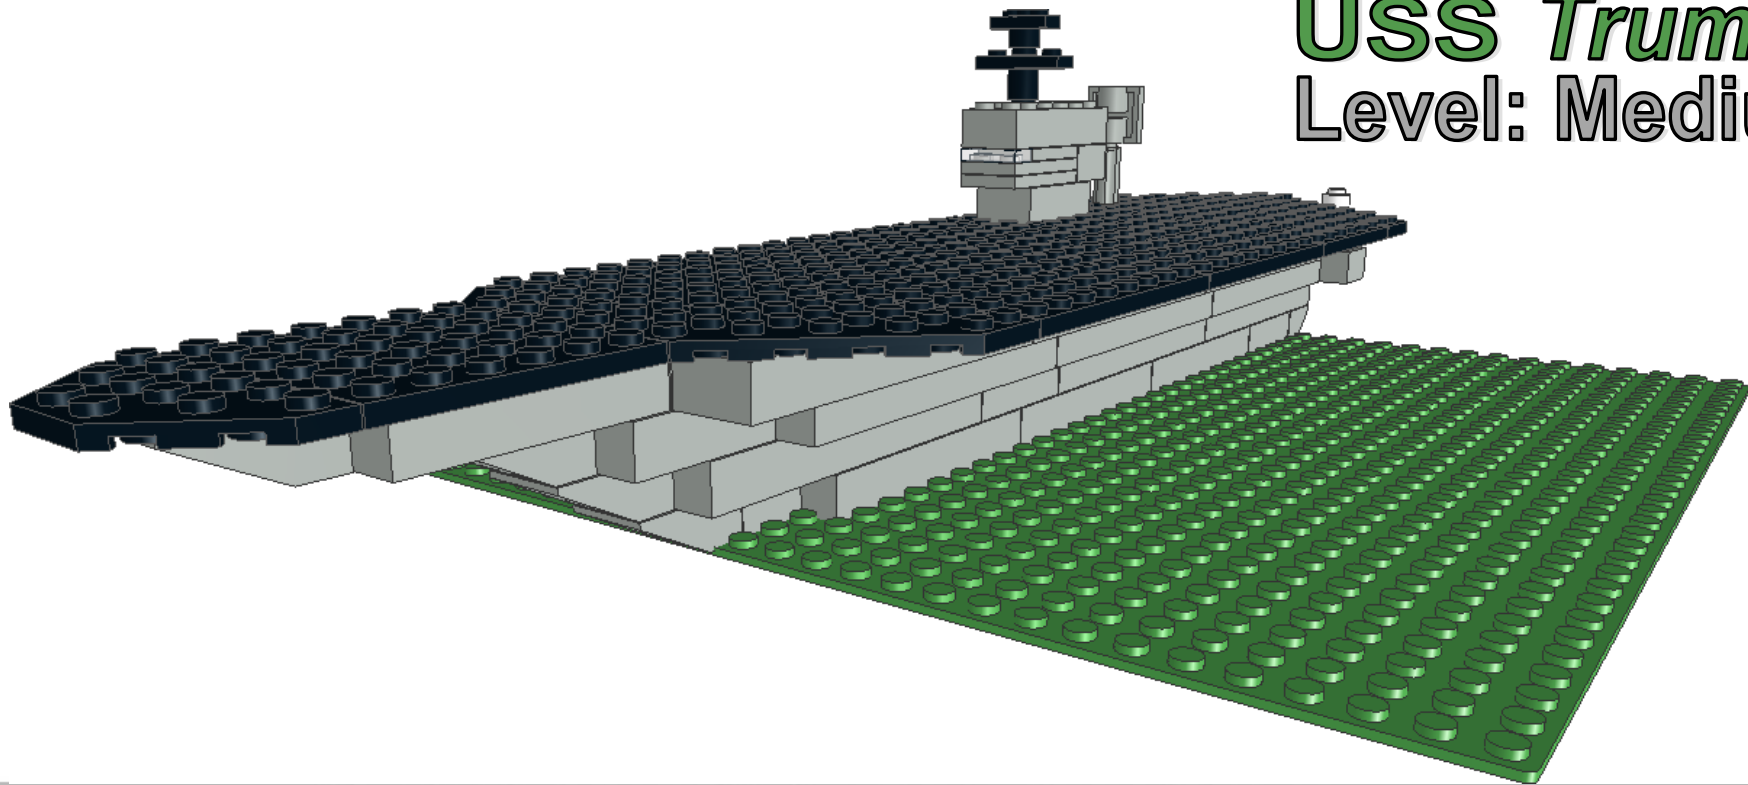

BRICK BY BRICK: LEGO SHIPBUILDING

USS Truman
Level: Medium

Ship models included in this program are built with LEGO® bricks. LEGO® is a trademark of the LEGO® group of companies which does not sponsor, authorize, or endorse this program.

www.hrnmm.navy.mil

Parts and Pieces

USS Truman

STEP 1

USS TRUMAN

STEP 2

USS TRUMAN

STEP 3

USS TRUMAN

STEP 19

USS TRUMAN

STEP 20

USS Truman

STEP 21

USS TRUMAN

STEP 22

USS TRUMAN

FINISHED

USS TRUMAN